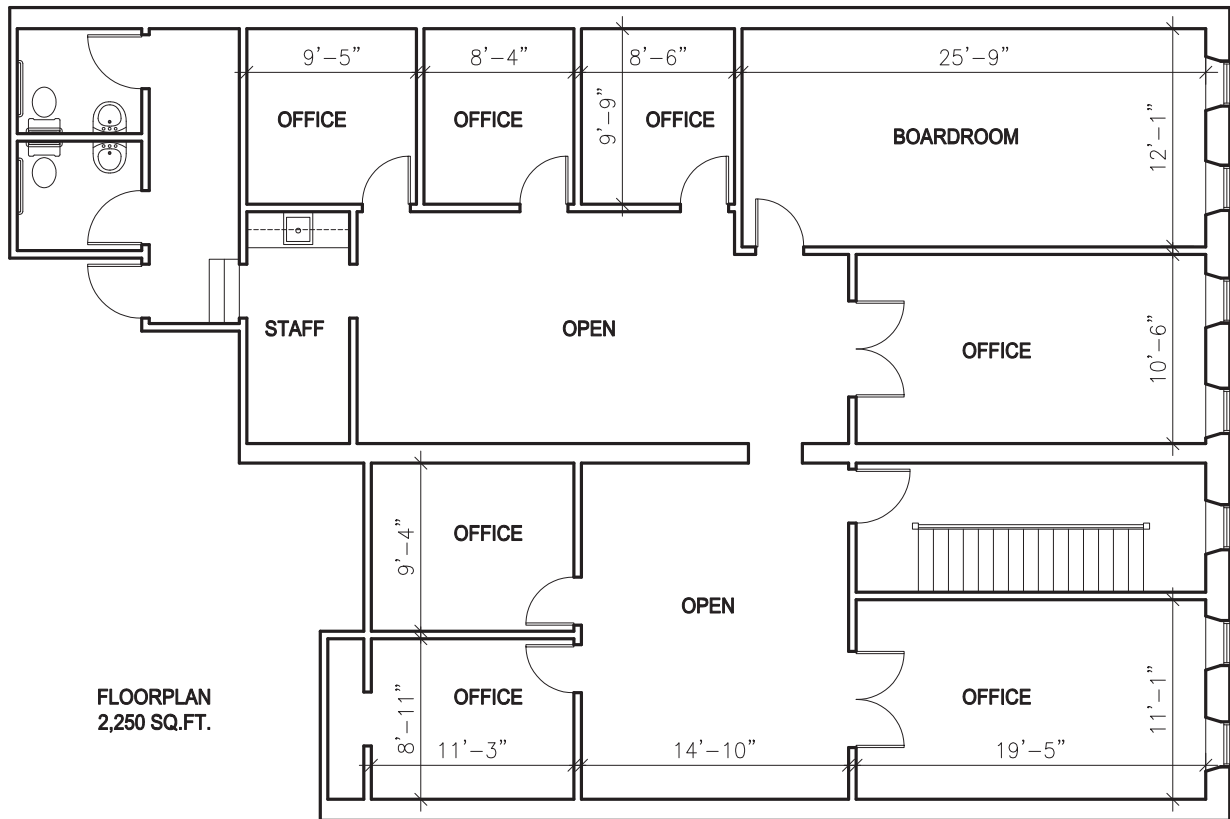

FOR LEASE

2,250 SQ.FT. OFFICE SPACE - 2nd FLOOR

100 QUEEN STREET, CHARLOTTETOWN, PEI

FLOOR PLAN

FLOORPLAN
2,250 SQ.FT.